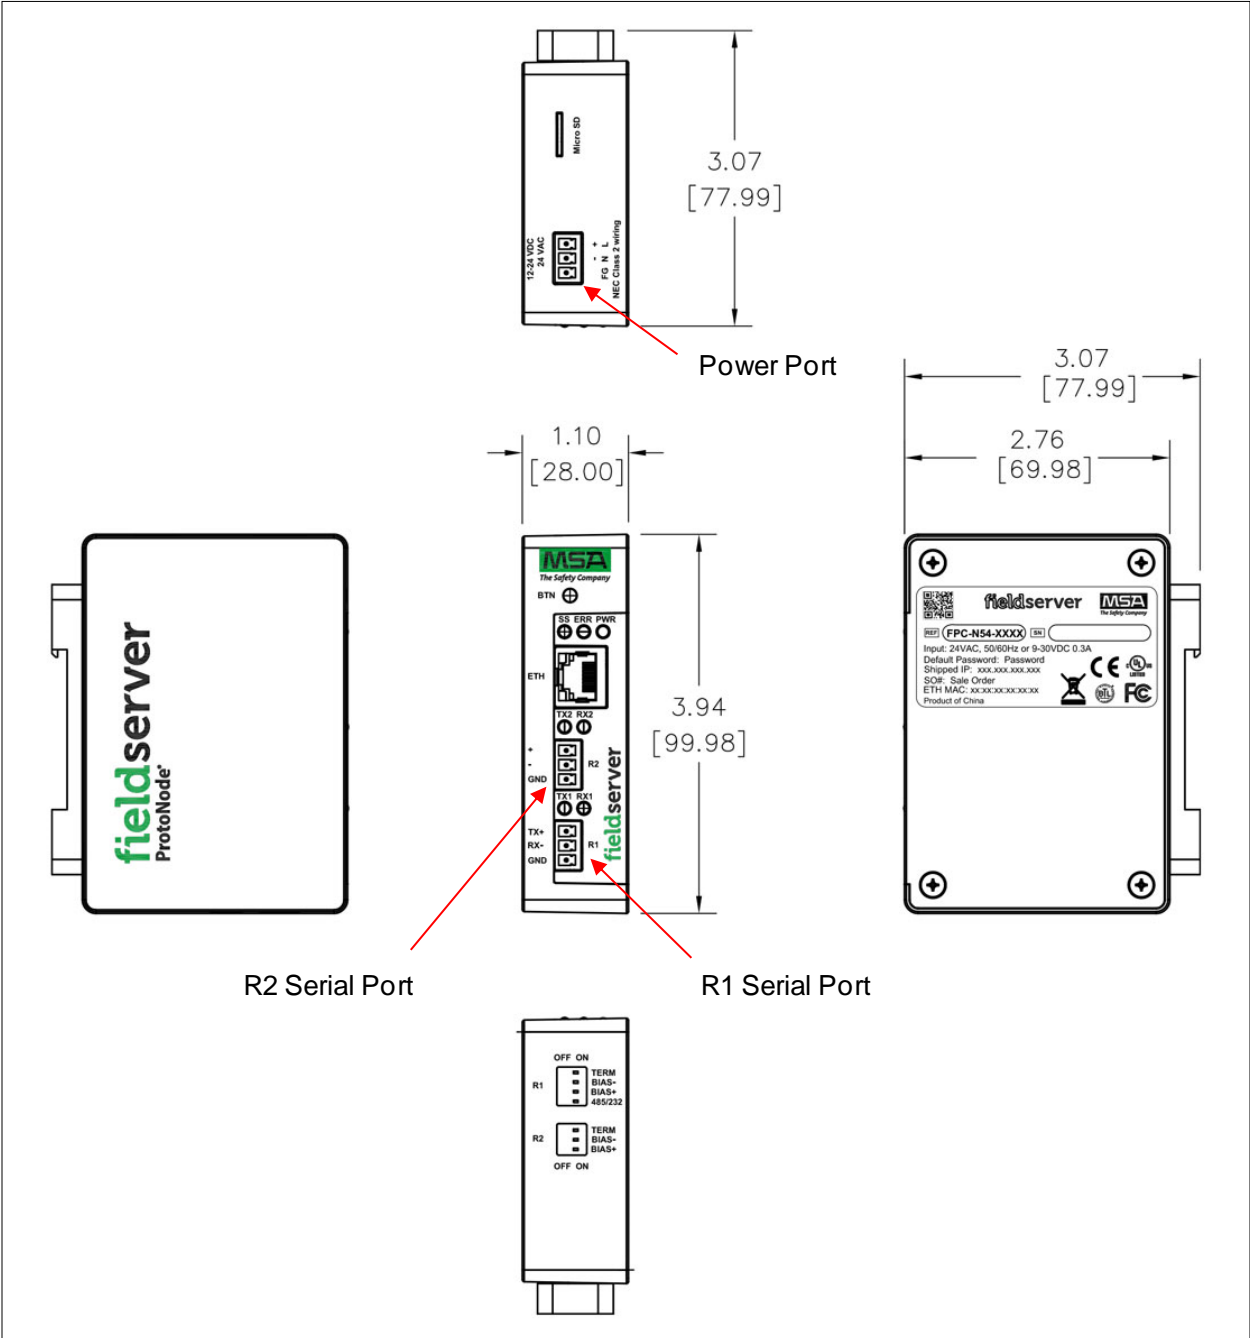

8.5 Physical Dimension Drawing

Figure 30: ProtoNode FPC-N54 Dimensions